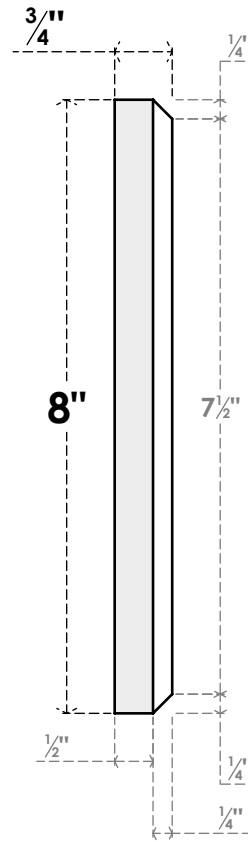

ROSP080X080X075SDG07

8"W X 8"H X 3/4"P STANDARD SEDGWICK STAR ROSETTE WITH BEVELED EDGE, ARCHITECTURAL GRADE PVC

FRONT

SIDE

EKENA MILLWORK
2300 WEST MAIN ST.
CLARKSVILLE, TX 75426
TOLL FREE: 866-607-0453
WWW.EKENAMILLWORK.COM

NOTES

1. INSTALLATION TO BE COMPLETED IN ACCORDANCE WITH MANUFACTURER'S SPECIFICATIONS.
2. DRAWING MAY NOT BE TO SCALE
3. THIS DRAWING IS INTENDED FOR DESIGN AND PLANNING PURPOSES ONLY.
4. ALL INFORMATION CONTAINED HEREIN WAS CURRENT AT THE TIME OF DEVELOPMENT BUT MUST BE REVIEWED AND APPROVED BY THE PRODUCT MANUFACTURER TO BE CONSIDERED ACCURATE.
5. ARCHITECTURAL GRADE PVC PRODUCTS ARE MADE FROM EXPANDED CELLULAR PVC AND COME NATURALLY WHITE BUT MAY BE PAINTED