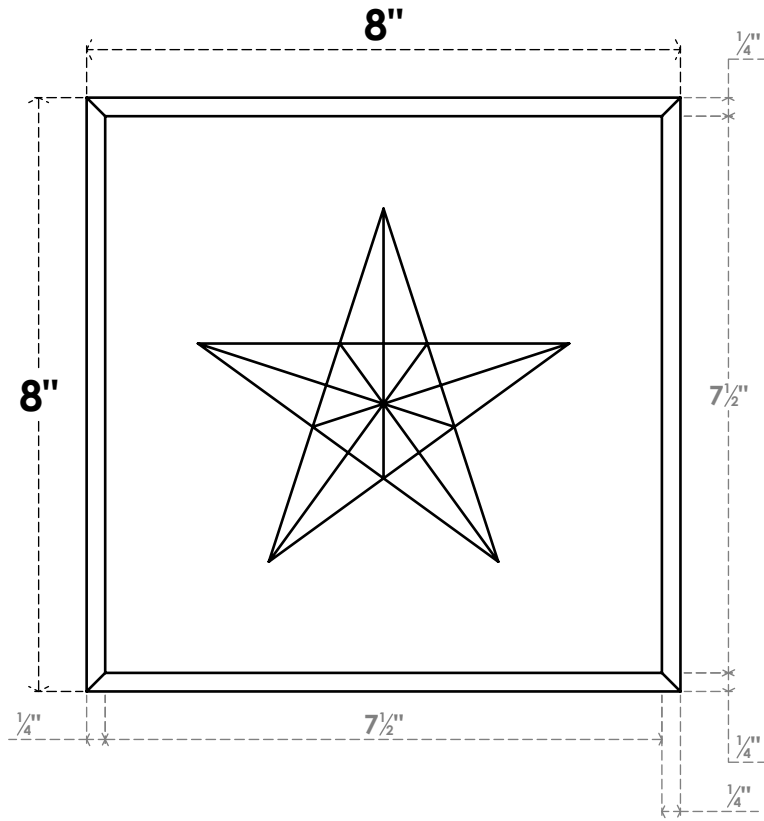

ROSP080X080X075SDG07

8"W X 8"H X 3/4"P STANDARD SEDGWICK STAR ROSETTE WITH BEVELED EDGE, ARCHITECTURAL GRADE PVC

FRONT

SIDE

EKENA MILLWORK
2300 WEST MAIN ST.
CLARKSVILLE, TX 75426
TOLL FREE: 866-607-0453
WWW.EKENAMILLWORK.COM